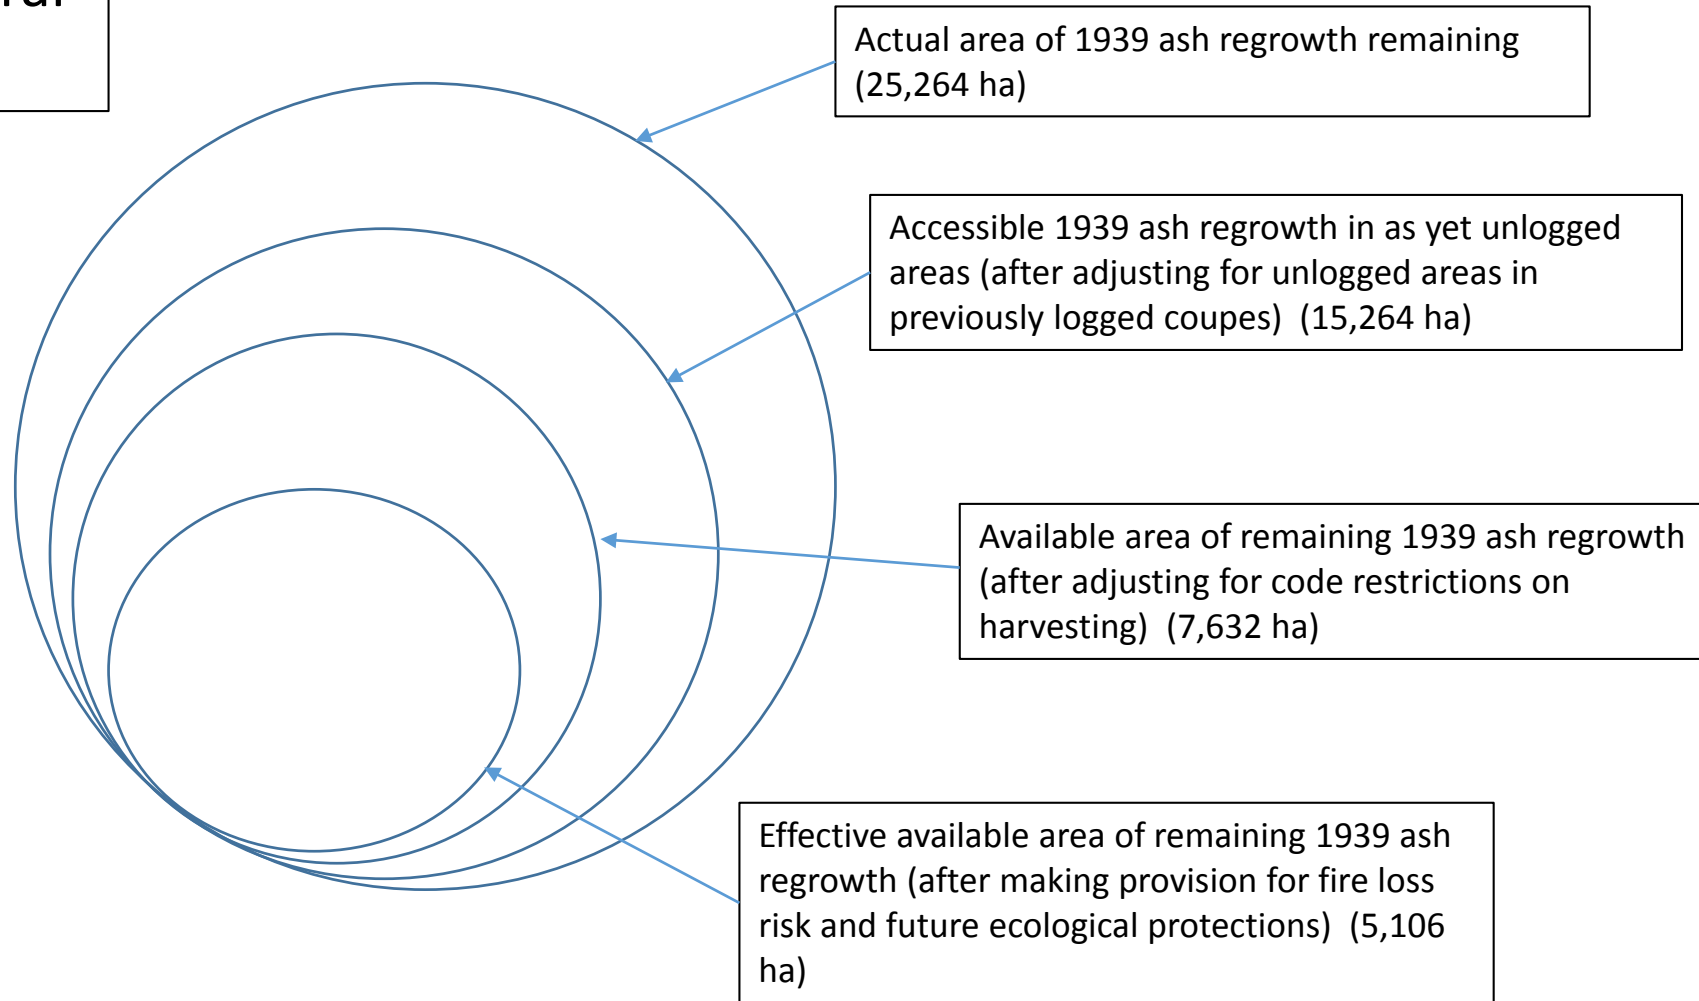

Central FMA

At current rate of harvesting (628 ha per year) the effective available area of remaining 1939 ash regrowth in the Central FMA will be completely logged out in 8 years